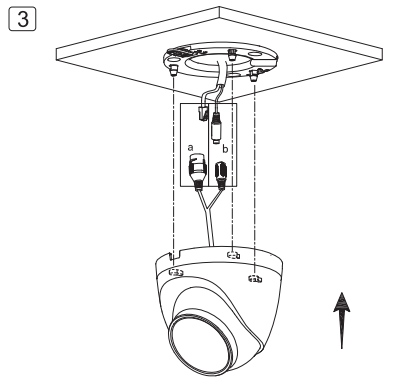

Eyeball Network Camera Installation Guide

V1.0.0

1.2.51.32.15769-000

Optional