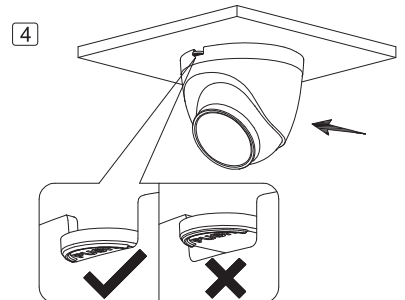

Eyeball Network Camera Installation Guide

V1.0.0

1.2.51.32.15769-000

Optional