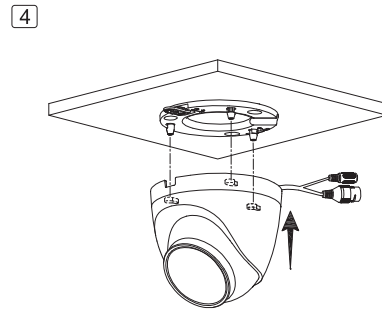

Eyeball Network Camera Installation Guide

V1.0.0

1.2.51.32.15769-000

Optional