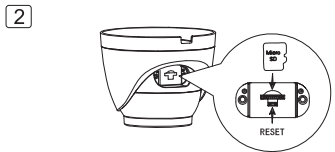

Eyeball Network Camera Installation Guide

V1.0.0

1.2.51.32.15769-000

Optional