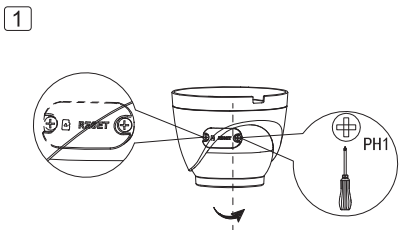

Eyeball Network Camera Installation Guide

V1.0.0

1.2.51.32.15769-000

Optional