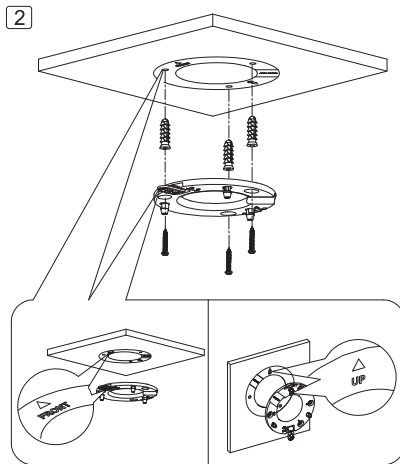

Eyeball Network Camera Installation Guide

V1.0.0

1.2.51.32.15769-000

Optional