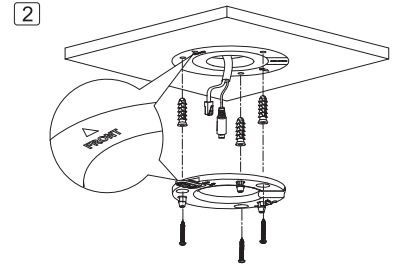

Eyeball Network Camera Installation Guide

V1.0.0

1.2.51.32.15769-000

Optional