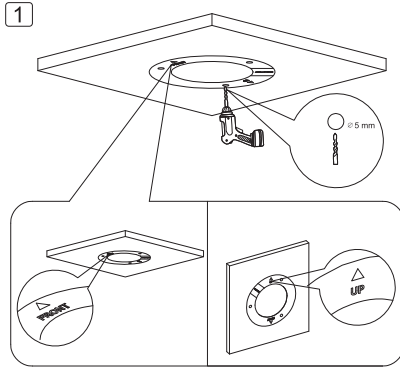

Eyeball Network Camera Installation Guide

V1.0.0

1.2.51.32.15769-000

Optional