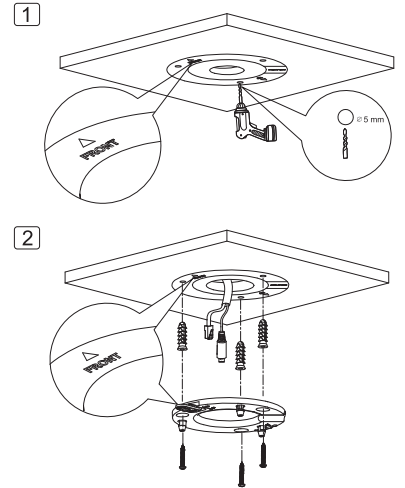

Eyeball Network Camera Installation Guide

V1.0.0

1.2.51.32.15769-000

Optional