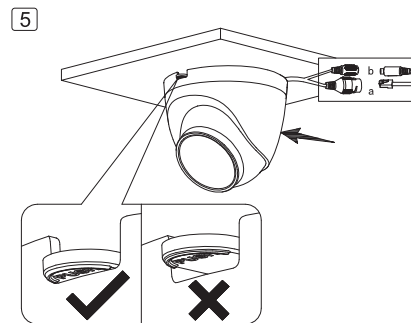

Eyeball Network Camera Installation Guide

V1.0.0

1.2.51.32.15769-000

Optional